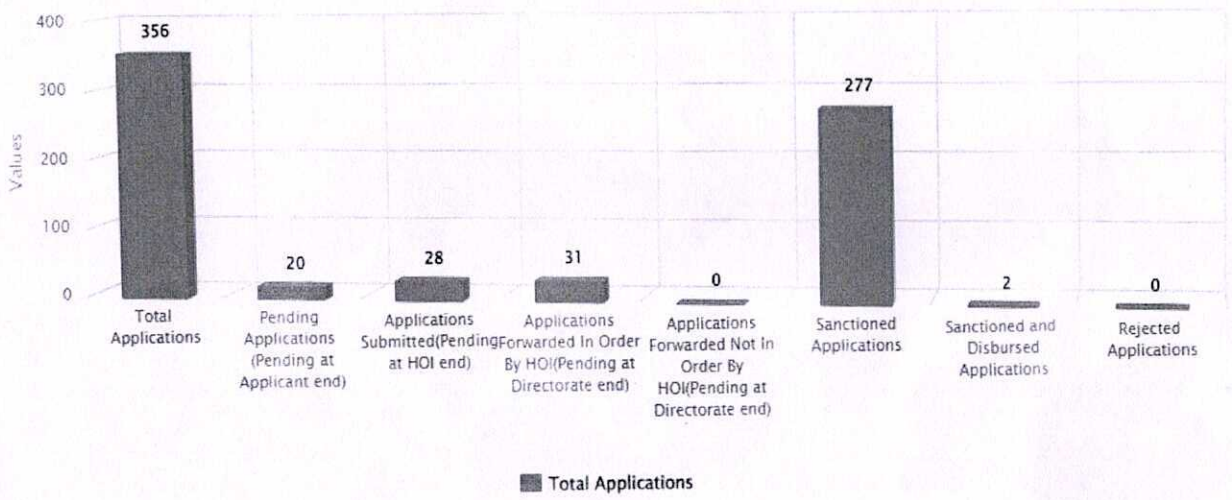

To get future Google Chrome updates, you'll need Windows 10 or later. This computer is using Windows 7.

SVMCMv4

Welcome, HOI

- Dashboard
- Verify Application
- Application Report
- Settings

Swami Vivekananda Merit-cum-Means Scholarship

HOI, Sarojini Naidu College For Women

Fresh Application Status Report

2022-23 2021-22

ATTESTED
Urmila
Principal
Sarojini Naidu College
for Women
30.1.23