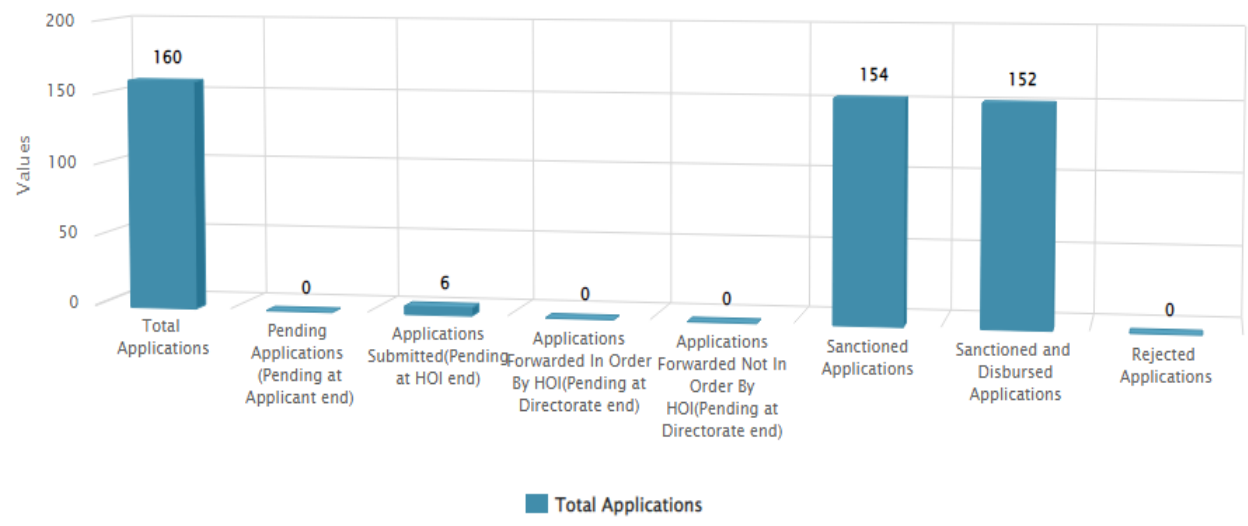

To get future Google Chrome updates, you'll need Windows 10 or later. This computer is using Windows 7. [Learn more](#)

2022-23 2021-22

Renewal Application Status Report 2021-22