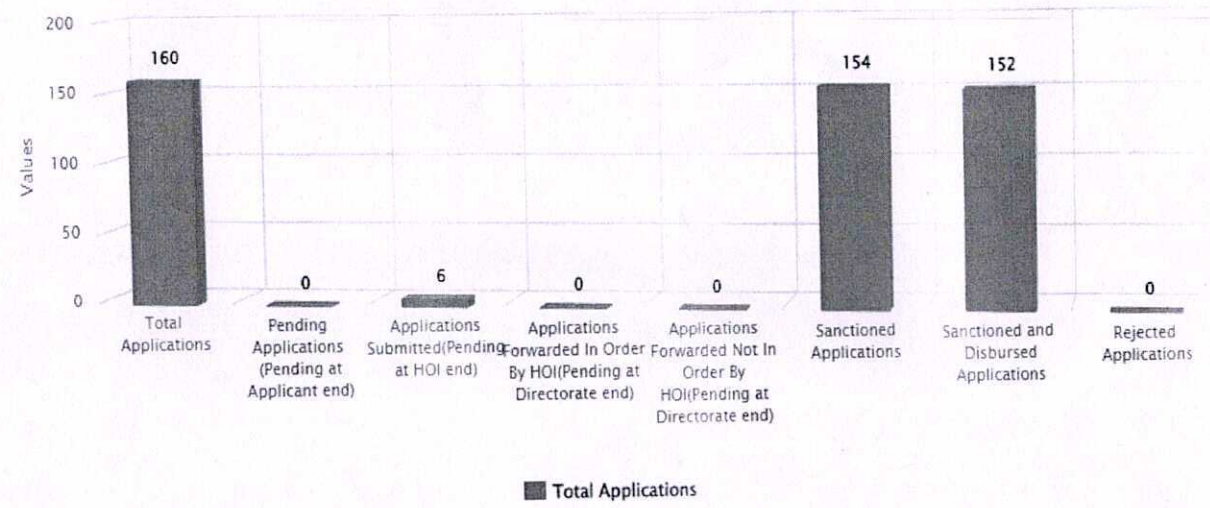

To get future Google Chrome updates, you'll need Windows 10 or later. This computer is using Windows 7.

2022-23 2021-22

Renewal Application Status Report 2021-22

ATTESTED
Ushila
Principal
Sarojini Naidu College
for Women
30.1.23