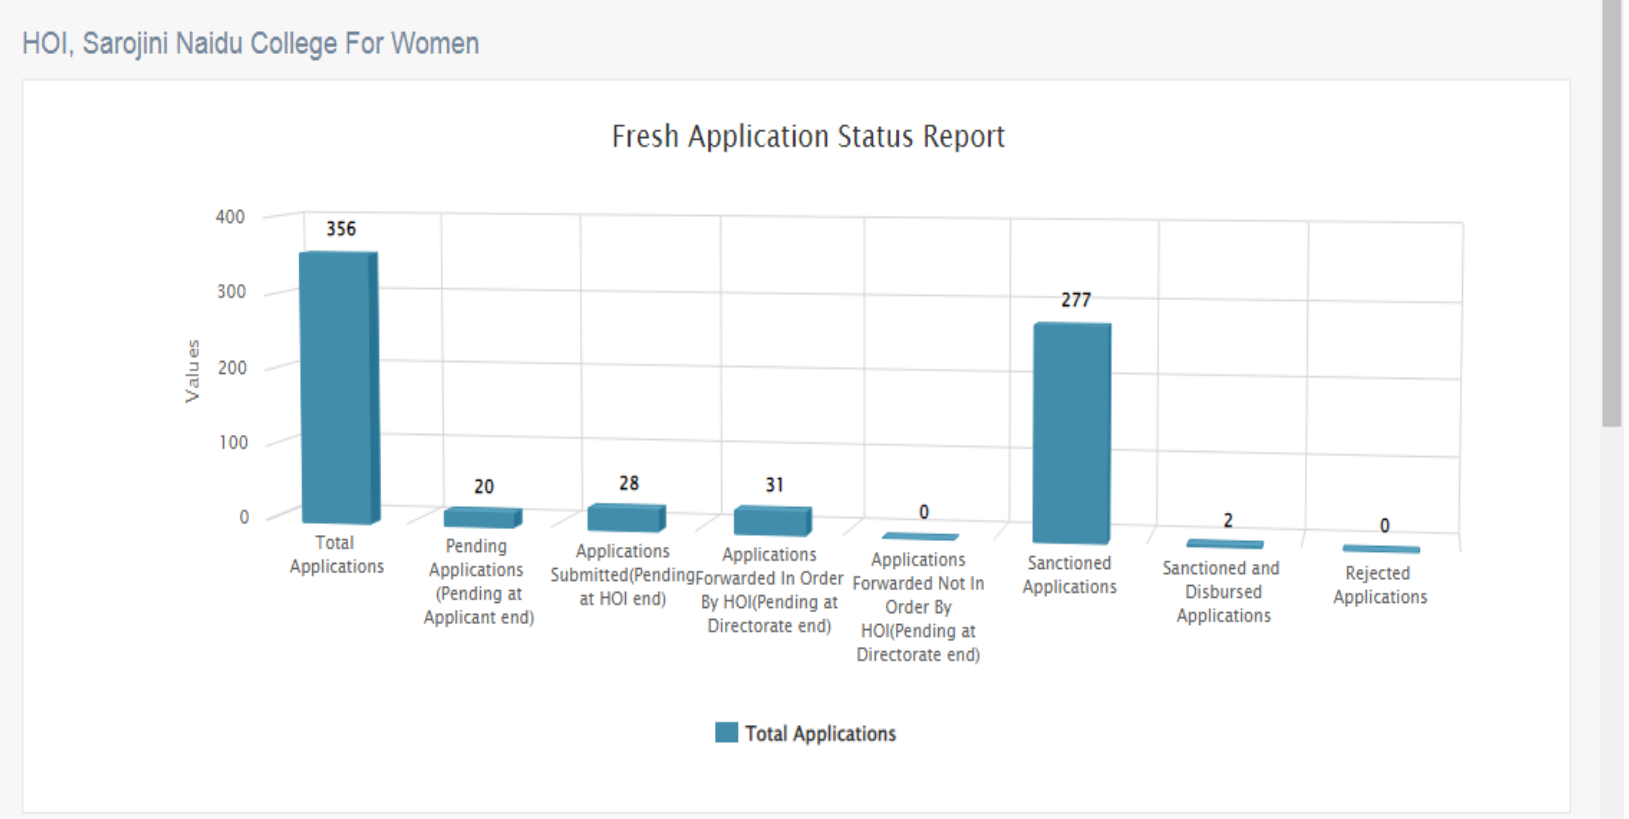

To get future Google Chrome updates, you'll need Windows 10 or later. This computer is using Windows 7. [Learn more](#)

**SVMCM v4**

Welcome,  
**HOI**

- Dashboard
- Verify Application
- Application Report
- Settings

# Swami Vivekananda Merit-cum-Means Scholarship

HOI, Sarojini Naidu College For Women

Logout

2022-23 2021-22

To get future Google Chrome updates, you'll need Windows 10 or later. This computer is using Windows 7. [Learn more](#)